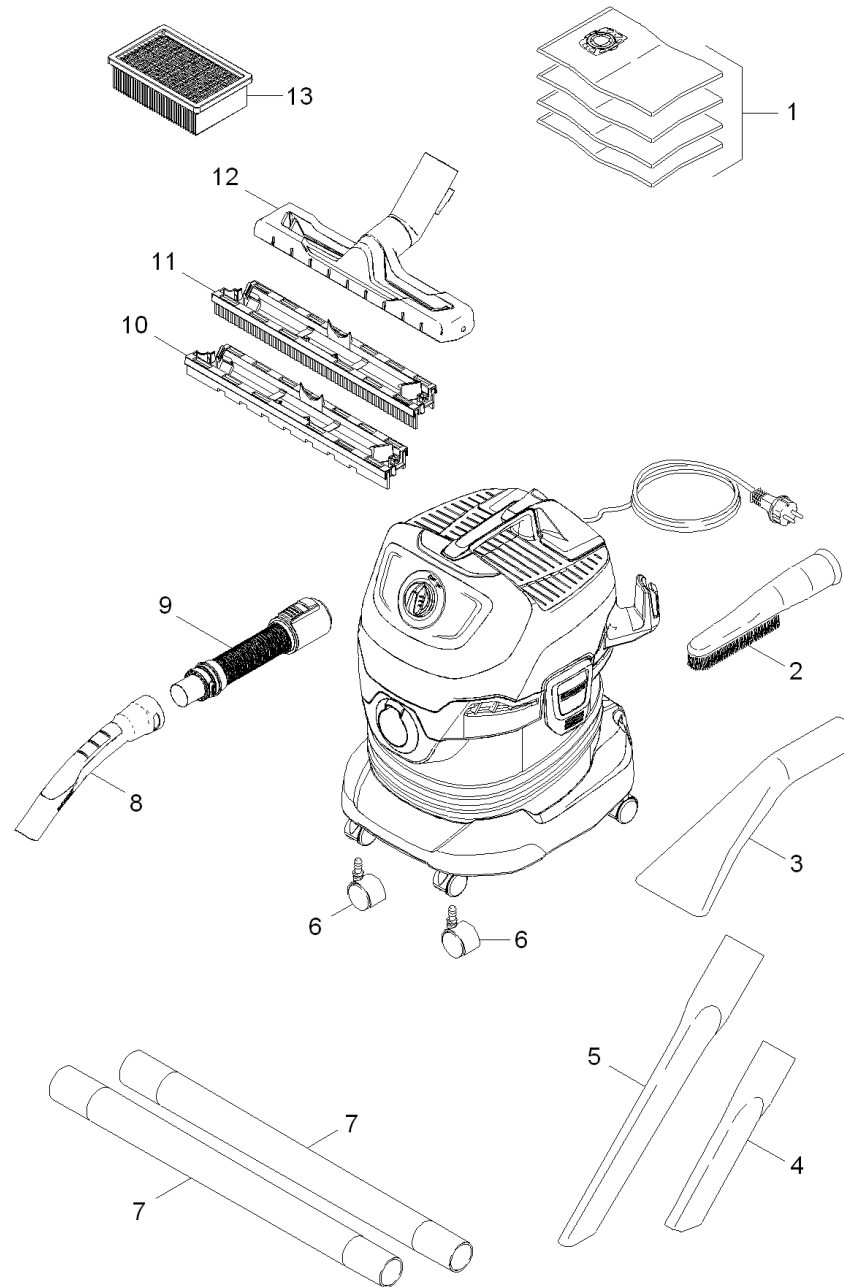

Short spare parts list (1.348-110.3)

Home and Garden \ Vacuum cleaner \ Wet-/Dry vacuum cleanerwet \ WD 4 *EU-I \ Short spare parts list

Short spare parts list (1.348-110.3)

Home and Garden \ Vacuum cleaner \ Wet-/Dry vacuum cleanerwet \ WD 4 *EU-I \ Short spare parts list

KÄRCHER

POS	Article no.	Description	Quantity	Unit
1	2.863-006.0	Filter bags-fleece set packaged 4x	1.000	ST
2	2.863-147.0	Suction brush black	1.000	ST
3	2.863-145.0	Car nozzle packaged	1.000	ST
4	6.900-385.0	Crevice nozzle DN35	1.000	ST
5	2.863-144.0	Crevice nozzle 350mm	1.000	ST
6	6.435-353.0	Castor D 42	2.000	ST
7	2.863-148.0	Suction tube DN35	2.000	ST
8	2.863-012.0	Hand grip suction hose	1.000	ST
9	4.441-067.0	Suction hose complete for replacement	1.000	ST
10	4.629-015.0	Insert dry floor nozzle packaged	1.000	ST
11	4.629-014.0	Insert wet floor nozzle packaged	1.000	ST
12	4.629-013.0	Floor tool clip packaged	1.000	ST
13	2.863-005.0	Flat-pleated filter packaged WD 4/5/6	1.000	ST