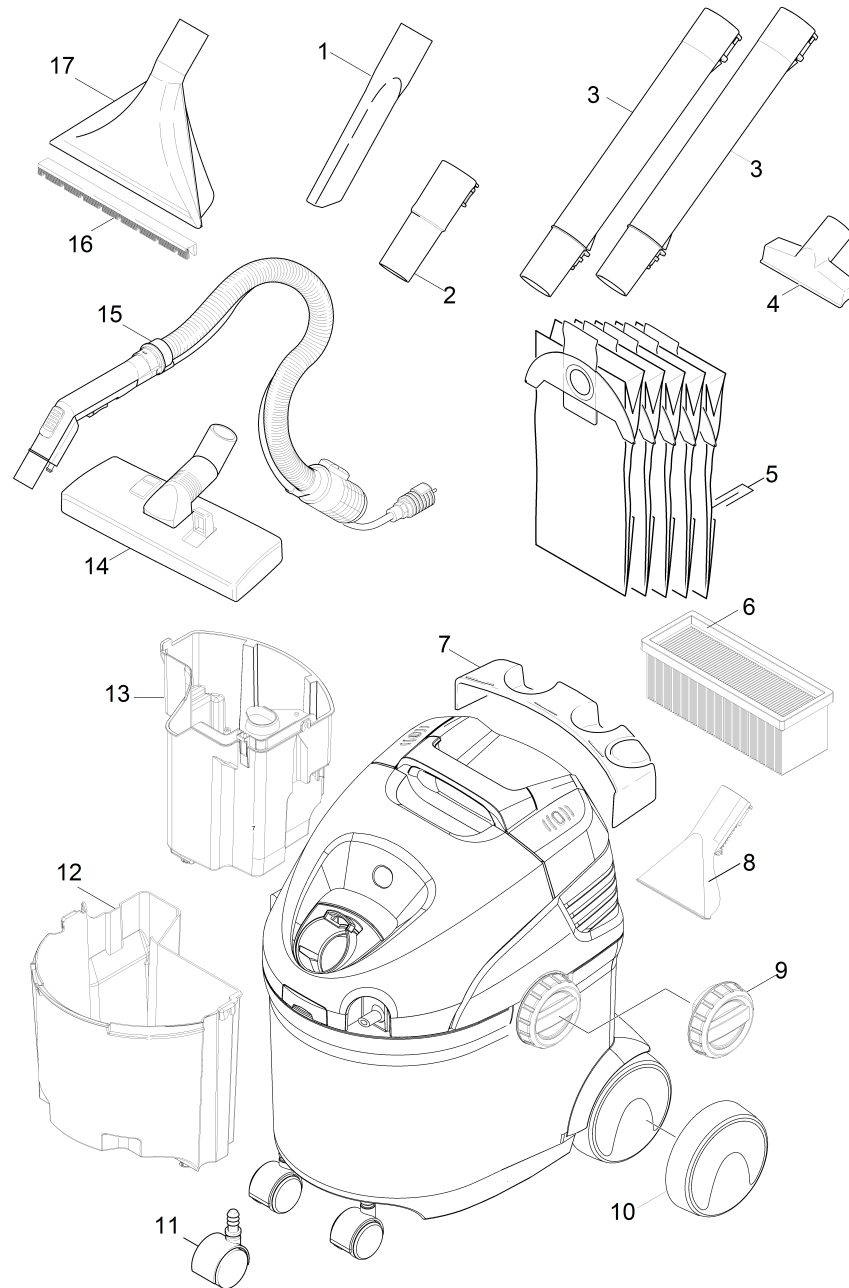

Short spare parts list (1.081-200.3)

Home and Garden \ Spray extraction \ SE 5.100 *EU \ Short spare parts list

Short spare parts list (1.081-200.3)

Home and Garden \ Spray extraction \ SE 5.100 *EU \ Short spare parts list

KÄRCHER

POS	Article no.	Description	Quantity	Unit
1	6.900-385.0	Crevice nozzle DN35	1.000	ST
2	9.012-279.0	Adapter /ADATTATORE ACC.SE	1.000	ST
3	9.012-468.0	Extension pipe SE 4002/TUBO PROLUNGA SE	2.000	ST
4	6.905-998.0	Upholstery nozzle NW35	1.000	ST
5	6.904-143.0	Filter set	1.000	ZSA
6	6.414-498.0	Set flat-pleated filter	1.000	ST
7	6.959-387.0	Holder accessories	1.000	ST
8	9.012-278.0	Hand nozzle Sprueh-ex/HOME LINE	1.000	ST
9	9.001-801.0	Set closure SE5/6	1.000	ST
10	9.001-802.0	Wheels complete SE5001	1.000	ST
11	6.435-353.0	Castor D 42	1.000	ST
12	9.001-804.0	Waste water tank	1.000	ST
13	9.001-803.0	Fresh water tank	1.000	ST
14	6.906-511.0	Combination nozzle DN35	1.000	ST
15	9.437-025.0	Hose complete SE	1.000	ST
16	9.012-277.0	Insert Teppichduese Spray-Ex	1.000	ST
17	9.012-276.0	Carpet nozzle Spray-Ex	1.000	ST