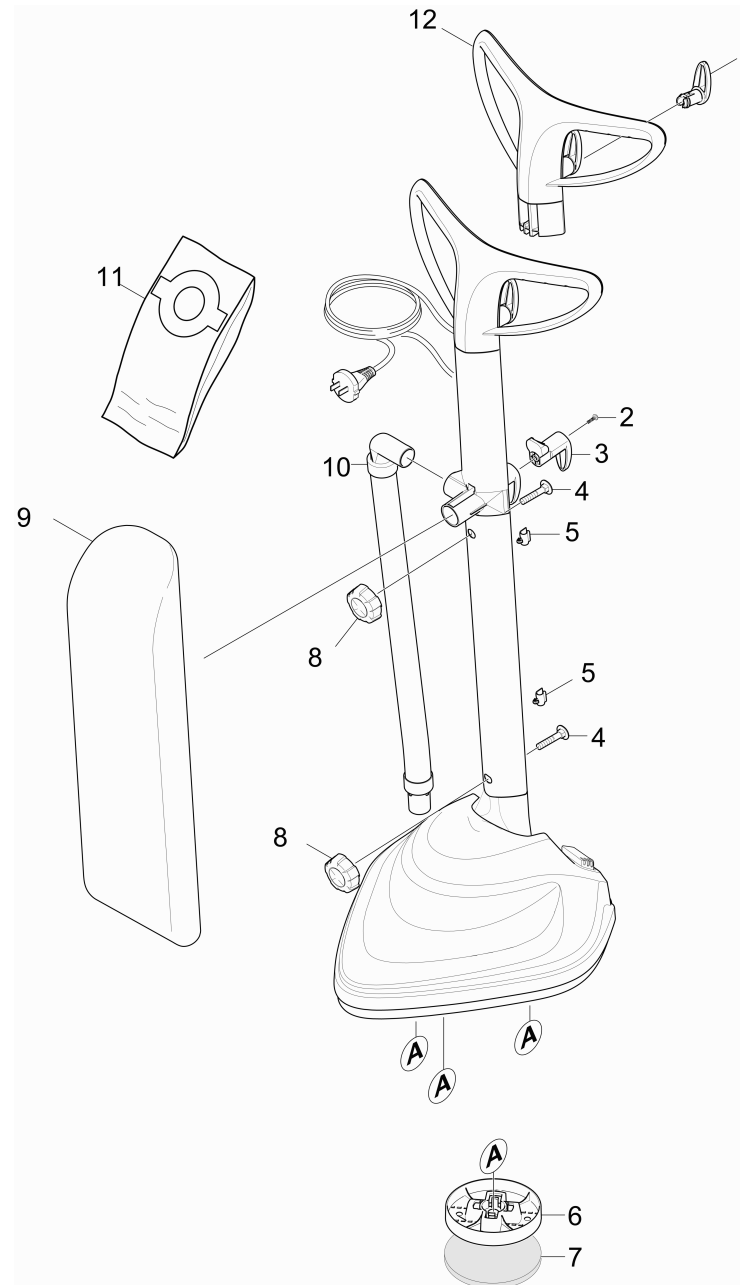

Short spare parts list (1.081-130.3)

Home and Garden \ Spray extraction \ SE 4001 *EU \ Short spare parts list

Short spare parts list (1.081-130.3)

Home and Garden \ Spray extraction \ SE 4001 *EU \ Short spare parts list

KÄRCHER

POS	Article no.	Description	Quantity	Unit
1	9.037-300.0	Extension pipe reinforced	2.000	ST
2	6.900-385.0	Crevice nozzle DN35	1.000	ST
3	6.905-998.0	Upholstery nozzle NW35	1.000	ST
4	2.862-141.0	Floor tool complete	1.000	ST
5	9.036-892.0	Mixing insert	1.000	ST
6	9.037-473.0	Float 40gr	1.000	ST
7	9.036-992.0	Filtering basket	1.000	ST
8	9.012-270.0	Tank complete 4L	1.000	ST
9	6.435-353.0	Castor D 42	2.000	ST
10	9.001-285.0	Suction connection complete	1.000	ST
11	9.012-274.0	Hose flexible SE 4001	1.000	ST
12	6.959-130.0	Filter bags 5St.	1.000	ZSA
13	9.012-283.0	Filter complete SE 4001	1.000	ST
14	9.012-277.0	Insert Teppichduese Spray-Ex	1.000	ST
15	9.012-276.0	Carpet nozzle Spray-Ex	1.000	ST
16	5.332-440.0	Clamp	1.000	ST
17	9.012-339.0	Hose water	1.000	ST
18	9.012-275.0	Trigger	1.000	ST